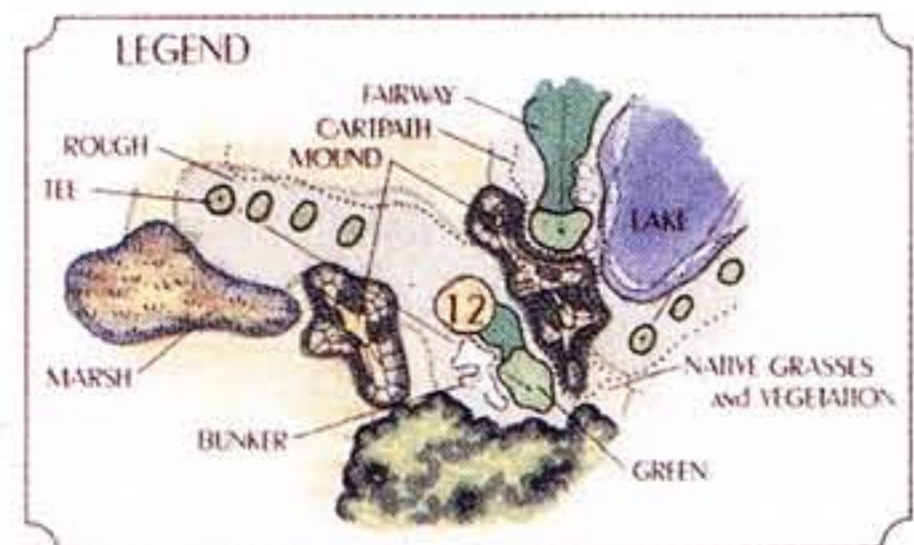

Trump National Golf Club Washington, D.C.

Fazio Golf Course Designers, Inc.
Hendersonville, North Carolina
November 4, 1991